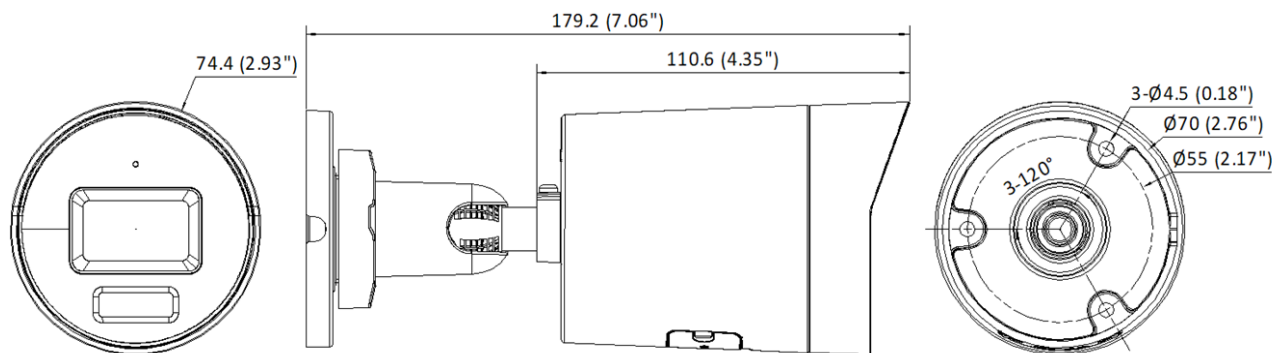

▪ Available Model

DS-2CD3043G2-IU(2.8mm)(B)

DS-2CD3043G2-IU(4mm)(B)

DS-2CD3043G2-IU(6mm)(B)

DS-2CD3043G2-IU(2.8mm)(B)(Black)

▪ **Dimension**

Unit: mm (inch)

▪ **Accessory**

▪ **Optional**

DS-1275ZJ-SUS Vertical pole mount	DS-1276ZJ-SUS Corner mount	DS-1280ZJ-XS Junction box

Headquarters

No.555 Qianmo Road, Binjiang District,
Hangzhou 310051, China
T +86-571-8807-5998
www.hikvision.com